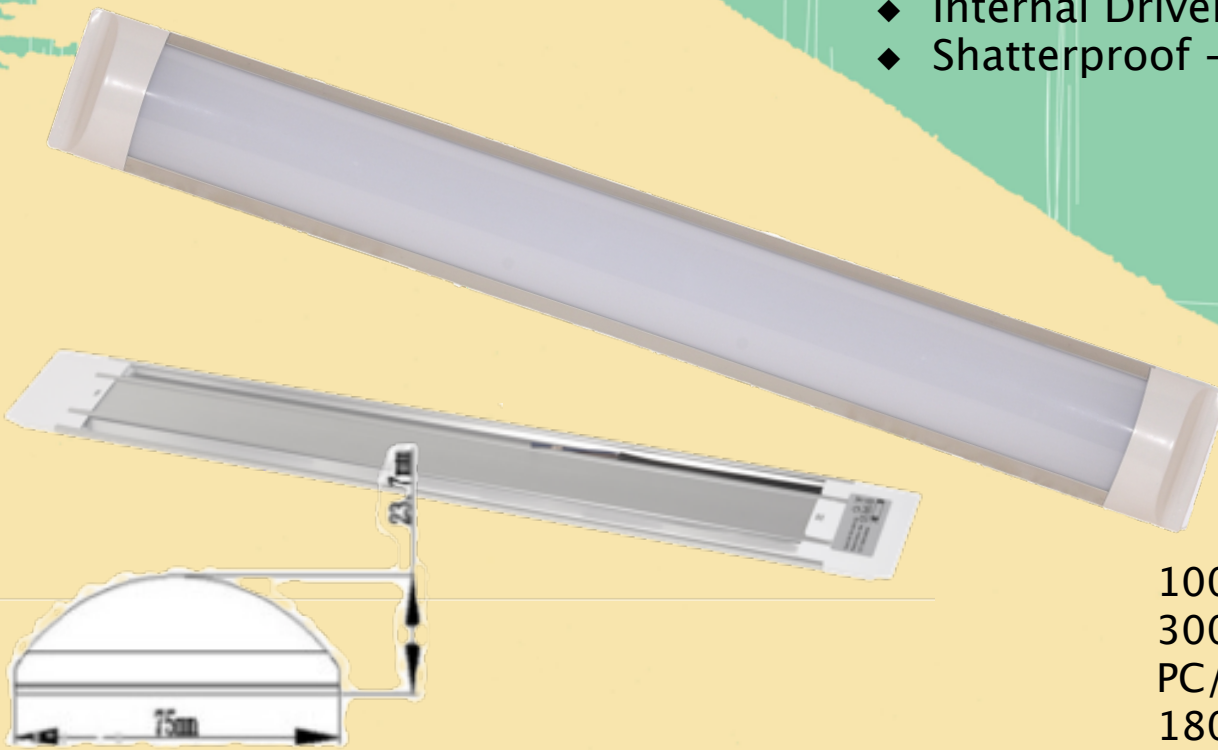

LED Batten Lights

Suitable for Offices, Meeting Rooms, Hotel, Restaurants,
Gym, Home Furnishing

- ◆ 18-36W – Opaque Lens
- ◆ IP40 (100-277V)
- ◆ Internal Driver – Ballast Free
- ◆ Shatterproof – No Glass

100-277V AC
3000-6500K
PC/Aluminum
180° Beam Angle
PF >0.9
CRI >80
Packed in 20's

Model No.	Watts	Lumens	LED's	Size
TBF-70182-0X	18	1550	96	24.02 x 2.95
TBF-70362-0X	36	3150	192	47.63 x 2.95

Exxon Lighting Corp