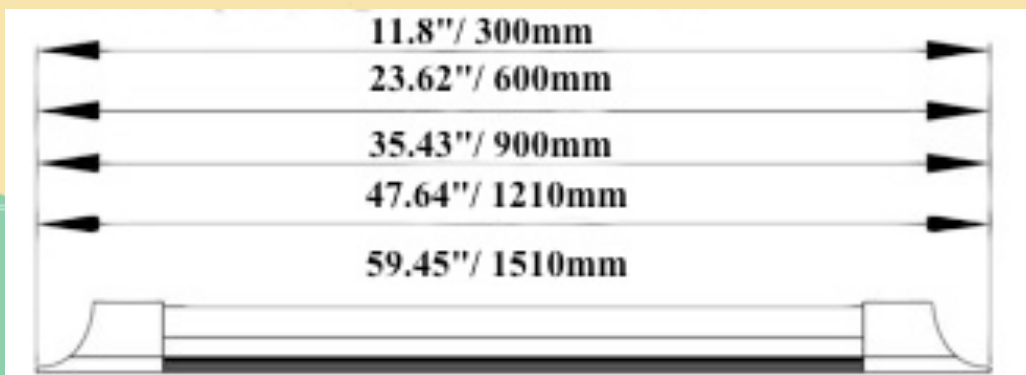

LED Batten Lights

Suitable for Offices, Meeting Rooms, Hotel, Restaurants,
Gym, Home Furnishing

- ◆ 18-36W – Opaque Lens
- ◆ IP40 (100-277V)
- ◆ Internal Driver – Ballast Free
- ◆ Shatterproof – No Glass

100-277V AC
3000-6500K
PC/Aluminum
180° Beam Angle
PF >0.9
CRI >80
Packed in 20's

Model No.	Watts	Lumens	LED's	Size
TBF-70182-0X	18	1550	96	24.02 x 2.95
TBF-70362-0X	36	3150	192	47.63 x 2.95

Exxon Lighting Corp