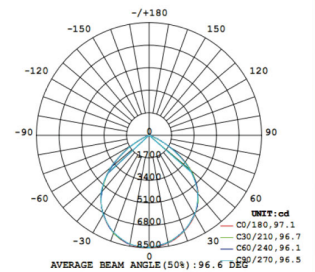

# LED Linear Hi-Bay Fixture

Popular for production areas, warehouses, offices, shops and more..

- ◆ High lumen output
- ◆ Built in driver
- ◆ Low maintenance

LUMINOUS INTENSITY DISTRIBUTION DIAGRAM

50W ~ 240W

Pendant or Surface Mount  
 Lens: 90°(100° X 65°/135° X 70° Optional)  
 Meanwell HLG Driver  
 100-300V  
 5000K (Other colors available to order)

Model No.	Wattage	Lumens	Size "	lbs
BYA-70502-05	50	6800	13 x 5.6 x 4.4	6.6
BYA-71002-05	100	13600	24.6 x 5.6 x 4.4	9.9
BYA-71502-05	150	20400	36.9 x 5.6 x 4.4	13.42
BYA-72002-05	200	28000	47.8 x 5.6 x 4.4	16.72
BYA-72402-05	240	32900	59.4 x 5.6 x 4.4	19.80