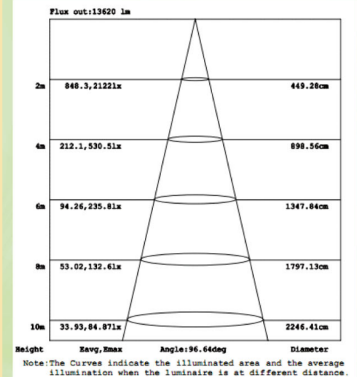

# LED Linear Hi-Bay Fixture

Popular for production areas, warehouses, offices, shops and more..

- ◆ High lumen output
- ◆ Built in driver
- ◆ Low maintenance

LUMINOUS INTENSITY DISTRIBUTION DIAGRAM

50W ~ 240W

Pendant or Surface Mount  
 Lens: 90°(100° X 65°/135° X 70° Optional)  
 Meanwell HLG Driver  
 100-300V  
 5000K (Other colors available to order)

Model No.	Wattage	Lumens	Size "	lbs
BYA-70502-05	50	6800	13 x 5.6 x 4.4	6.6
BYA-71002-05	100	13600	24.6 x 5.6 x 4.4	9.9
BYA-71502-05	150	20400	36.9 x 5.6 x 4.4	13.42
BYA-72002-05	200	28000	47.8 x 5.6 x 4.4	16.72
BYA-72402-05	240	32900	59.4 x 5.6 x 4.4	19.80