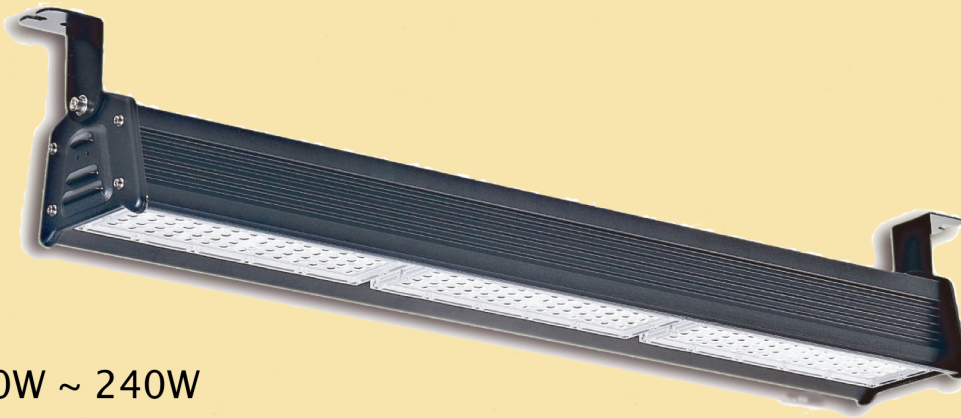

# LED Linear Hi-Bay Fixture

Popular for production areas, warehouses, offices, shops and more..

- ◆ High lumen output
- ◆ Built in driver
- ◆ Low maintenance

LUMINOUS INTENSITY DISTRIBUTION DIAGRAM

50W ~ 240W

Pendant or Surface Mount  
 Lens: 90°(100° X 65°/135° X 70° Optional)  
 Meanwell HLG Driver  
 100-300V  
 5000K (Other colors available to order)

Model No.	Wattage	Lumens	Size "	lbs
BYA-70502-05	50	6800	13 x 5.6 x 4.4	6.6
BYA-71002-05	100	13600	24.6 x 5.6 x 4.4	9.9
BYA-71502-05	150	20400	36.9 x 5.6 x 4.4	13.42
BYA-72002-05	200	28000	47.8 x 5.6 x 4.4	16.72
BYA-72402-05	240	32900	59.4 x 5.6 x 4.4	19.80