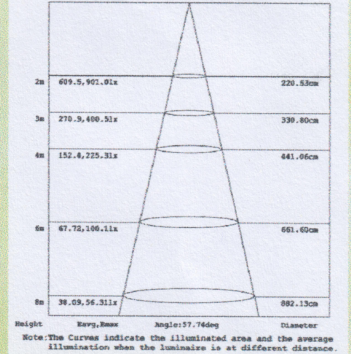

# LED Slimline Wall Pack

New slim style design for entry ways and tight areas

- ◆ Dark Sky Compliant
- ◆ Easy Mounting
- ◆ Modular Design

25W-80W

LUMINOUS INTENSITY DISTRIBUTION DIAGRAM

Flux out: 2253 lm

## Technical Specifications

100-300V 5000K

(2200/3000/4000/6000K to custom order)

Model No.	Wattage	Lumens	Size	Lbs
WPS-70252-05	25	3300	9.1 x 5.3 x 5.1	3.96
WPS-70402-05	40	5100	9.1 x 5.3 x 5.1	4.18
WPS-70602-05	60	7700	9.1 x 8.8 x 5.1	6.6
WPS-70802-05	80	12000	9.1 x 8.8 x 5.1	6.6