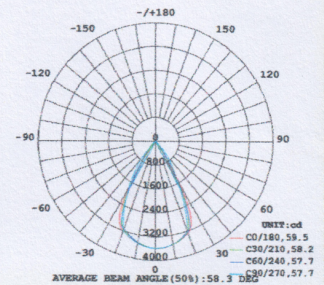

# LED Slimline Wall Pack

New slim style design for entry ways and tight areas

- ◆ Dark Sky Compliant
- ◆ Easy Mounting
- ◆ Modular Design

25W-80W

LUMINOUS INTENSITY DISTRIBUTION DIAGRAM

Flux out: 2253 lm

## Technical Specifications

100-300V 5000K

(2200/3000/4000/6000K to custom order)

Model No.	Wattage	Lumens	Size	Lbs
WPS-70252-05	25	3300	9.1 x 5.3 x 5.1	3.96
WPS-70402-05	40	5100	9.1 x 5.3 x 5.1	4.18
WPS-70602-05	60	7700	9.1 x 8.8 x 5.1	6.6
WPS-70802-05	80	12000	9.1 x 8.8 x 5.1	6.6